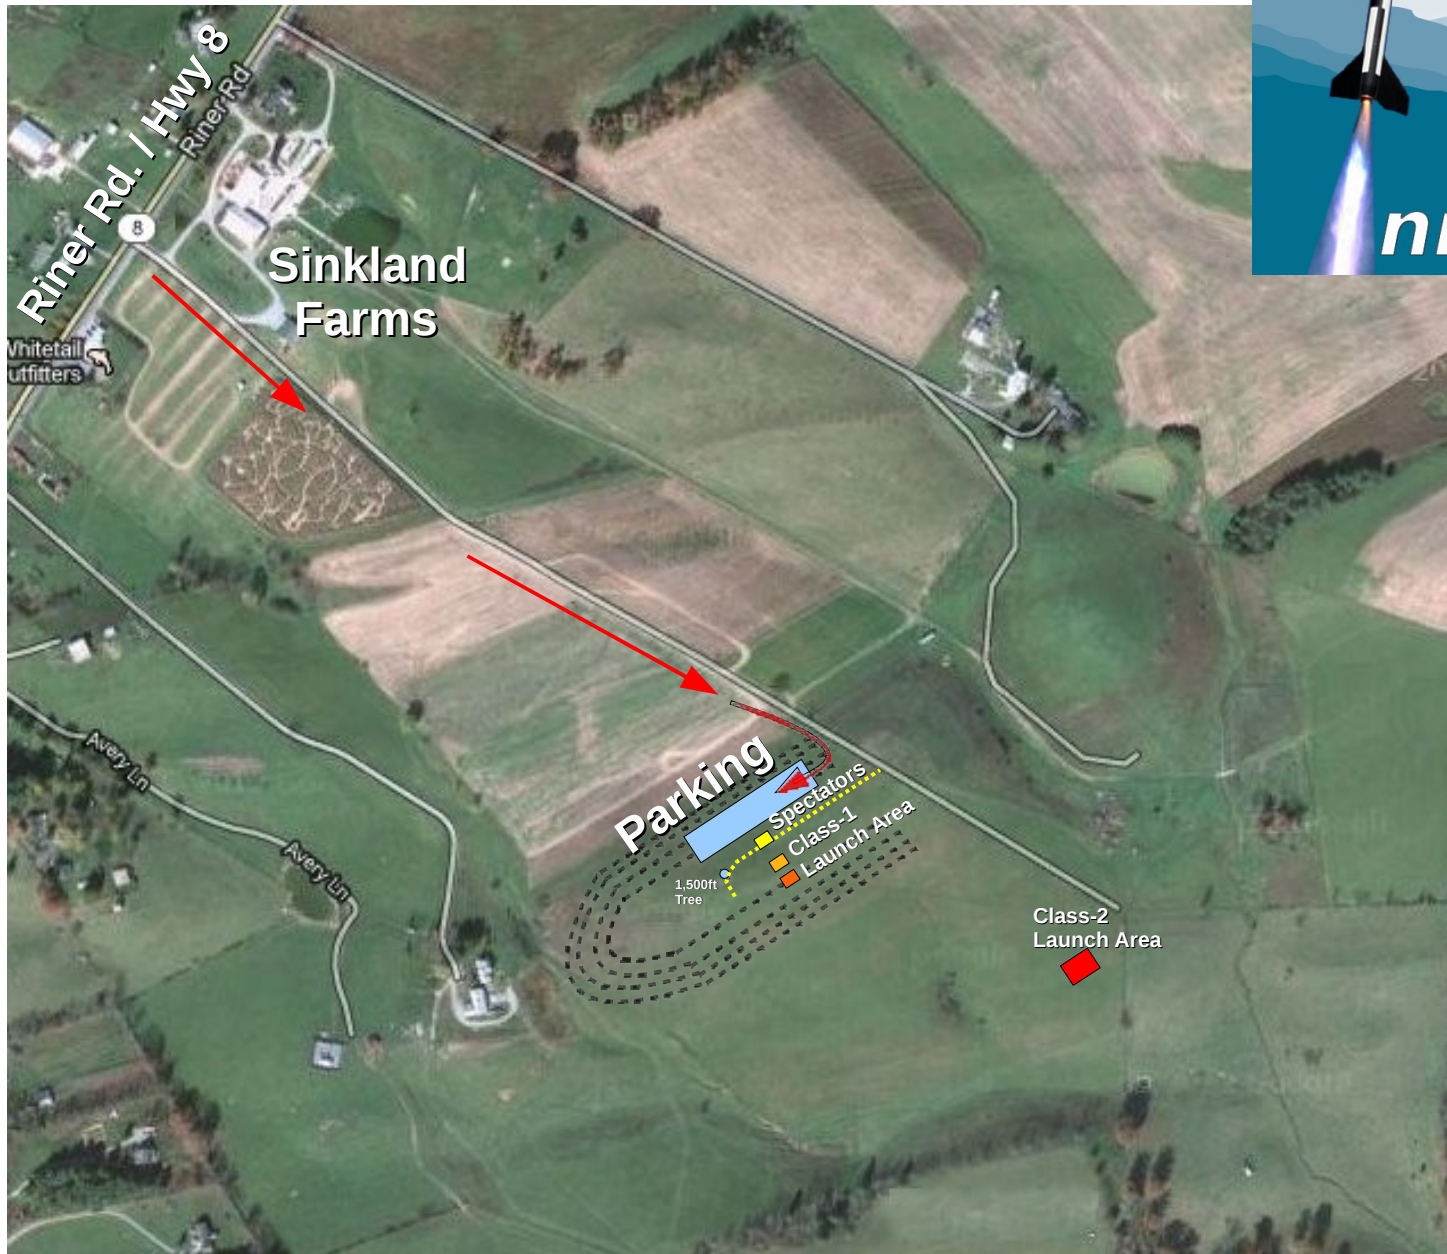

Sinkland Farms Launch Site:

<http://tinyurl.com/launch-sinkland>

Parking:

Along the road up to the launch site.

Spectators:

Behind the yellow warning tape.

Class-1 Rockets:

(low/medium power)
Top of the hill, on rods or rail (1010)

Class-2 Rockets:

(high power, >3.3lb/G motor)
Over the hill, on 1010/1515 rails.

- Spectator Boundary
- Hills
- Launch Tent / RSO
- Low Power/Rods
- Medium Power/Rail
- High Power/Rail